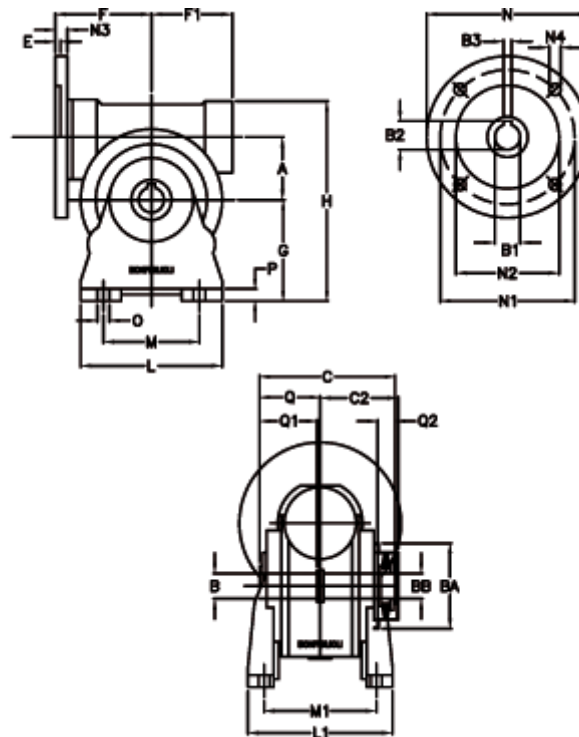

Article number: 390204903622316

Description: Worm Gear with Torque Limiter  
VF 49-L1-A-36 P63B14

## Measures

a = 49.50	C2 = 63,5	L1 = 124.0	O = 8.5
B = 25	Description = VF 49A-xx-63B14	m = 63	P = 12
B1 E7 = 11	E = 3.0	M1 = 98.5	Q = 51.0
B2 = 12.8	F = 70	N = 90	Q1 = 41
B3 H9 = 4	F1 = 63	N1 = 75	Q2 = 15
BA = 63	g = 82	N2 = 60	
BB H7 = 14	H = 162	N3 = 7.0	
C = 105	L = 110	N4 = 6	